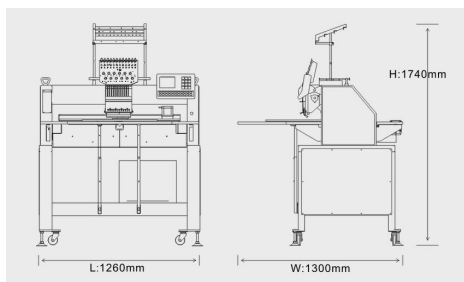

# One Head Bridge Type Embroidery Machine

**hermann**

HEB-1201-SH

## Main Features and Functions:

- Suitable for flat bed embroidery, cap embroidery and finished garments embroidery
- 8" color LCD display showing real time stitching
- Embroidery area: 400 x 450 mm, or 15.7" x 17.7"
- Automatic thread trimmer
- Maximum speed 1000 SPM
- 270° wide cap frame unit
- USB port ready
- Auto color change
- Thread break detection
- Pre-Sew Design Trace capable
- Memory size: 2,000,000 stitches
- Start, Stop, and Emergency Stop
- On-board lettering
- Electricity: 110V/60Hz or 220V/50Hz available

## Frames included:

2 x round hoops  
9cm(3.5")  
per head

2 x round hoops  
12cm(4.7")  
per head

2 x round hoops  
15cm(5.9")  
per head

2 x round hoops  
20cm(9")  
per head

2 x square hoops  
29x29cm(12"x12")  
per head