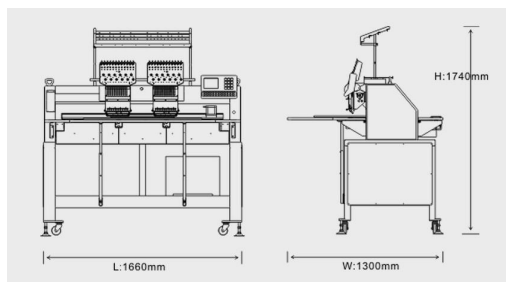

# Two Head Bridge Type Embroidery Machine

**hermann**

HEB-1202-TH

## Main Features and Functions:

- Suitable for flat bed embroidery, cap embroidery and finished garments embroidery
- 8" color LCD display showing real time stitching
- Embroidery area: 400 x 450 mm, or 15.7" x 17.7"
- Automatic thread trimmer
- Maximum speed 1000 SPM
- 270° wide cap frame unit
- USB port ready
- Auto color change
- Thread break detection
- Pre-Sew Design Trace capable
- Memory size: 2,000,000 stitches
- Start, Stop, and Emergency Stop
- On-board lettering
- Electricity: 110V/60Hz or 220V/50Hz available

## Frames included:

2 x round hoops  
9cm(3.5")  
per head

2 x round hoops  
12cm(4.7")  
per head

2 x round hoops  
15cm(5.9")  
per head

2 x round hoops  
20cm(9")  
per head

2 x square hoops  
29x29cm(12"x12")  
per head